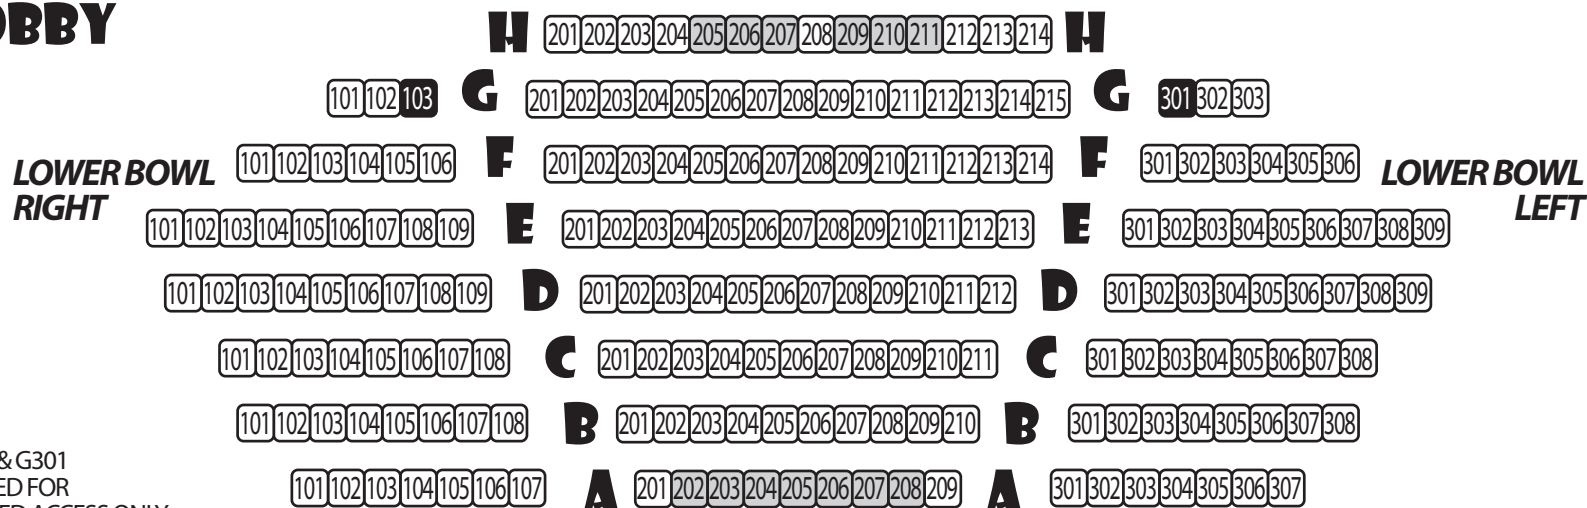

TO LOBBY

**EAST CHINA SCHOOLS
PERFORMING ARTS CENTER
SEATING CHART**

SEATS G103 & G301
ARE RESERVED FOR
HANDICAPPED ACCESS ONLY

SEATS A202-204, A205-208,
H205-207 & H209-211 ARE
REMOVABLE FOR HANDICAPPED
ACCESS AS NEEDED

revised October 3, 2007

STAGE

NAME OF SHOW _____
PERFORMANCE DATE _____